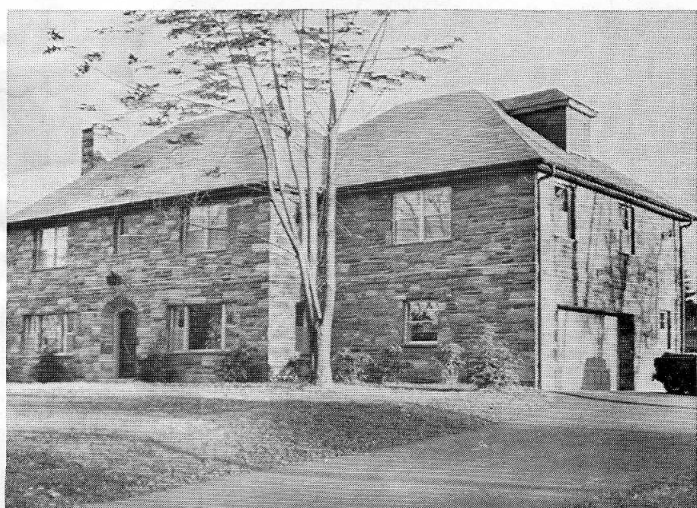

Mr. Wm. Kamerdze  
Ardmore, Pa.

**BETTER BUILT BY BYERLEY**

*Residence:* ROBERT SHELLBERG, 13 Forrest Road, Wayne, Pa.

*The Tavern:* WM. EVERHART (owner), 261 Montgomery Ave., Cynwyd, Pa.  
*"Nationally famous for its hospitality and fine food".*

*Residence:* EDWARD PINCUS, 150 Summit Lane, Cynwyd, Pa.

*Residence:* WILLIAM KOPP, JR., Merion, Pa.  
 Note: R.B. only constructed the two end additions to this fine home.

*Residence:* MORTON NOBLE, 519 Penn Valley Road, Penn Valley, Pa.